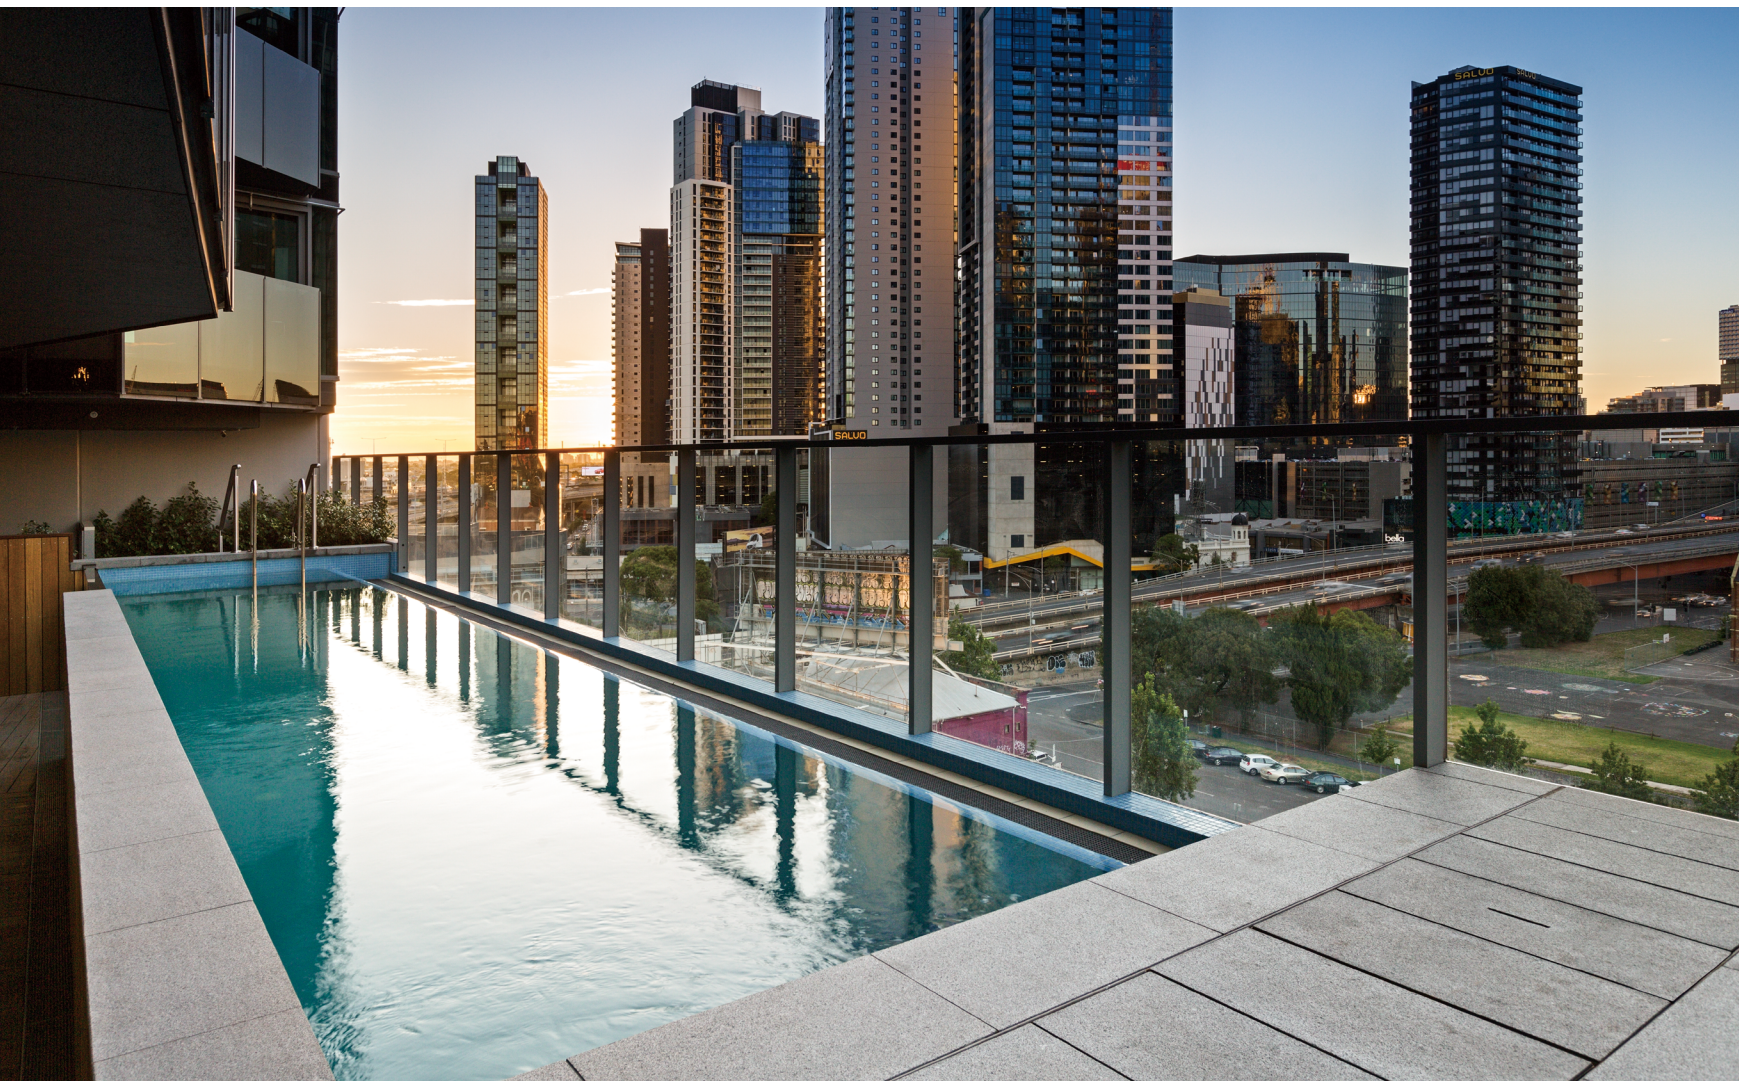

Ash Grey

Most popular grey granite

- Not slippery been flamed finish / P5 slip rating
- Perfect around all residential and commercial jobs

Sai Stone is a trusted brand for supplying natural stone products and solutions.

Established in 2005, Sai Stone wholesales selected premium stone paving products to brick, paver and tiles stores cross East coast of Australia.

Sai Stone has been the gold award winner 8 year in a row for 'THE BEST IN SITU PAVING OR STONE PRODUCT' from 2013 to 2020 in SPASA.