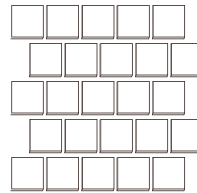

all sides natural split

100x100x20-40

Standard Stock List

Cobble on mesh

Cobble on Mesh	Finish	Note
----------------	--------	------

430x430x12*

650x430x20

*while stock last

Antline Cobble Stone	Finish	Note
-------------------------	--------	------

tumbled

100x100x30

Cobble on Mesh	Finish	Note
----------------	--------	------

ash grey

flamed

500x500x20
