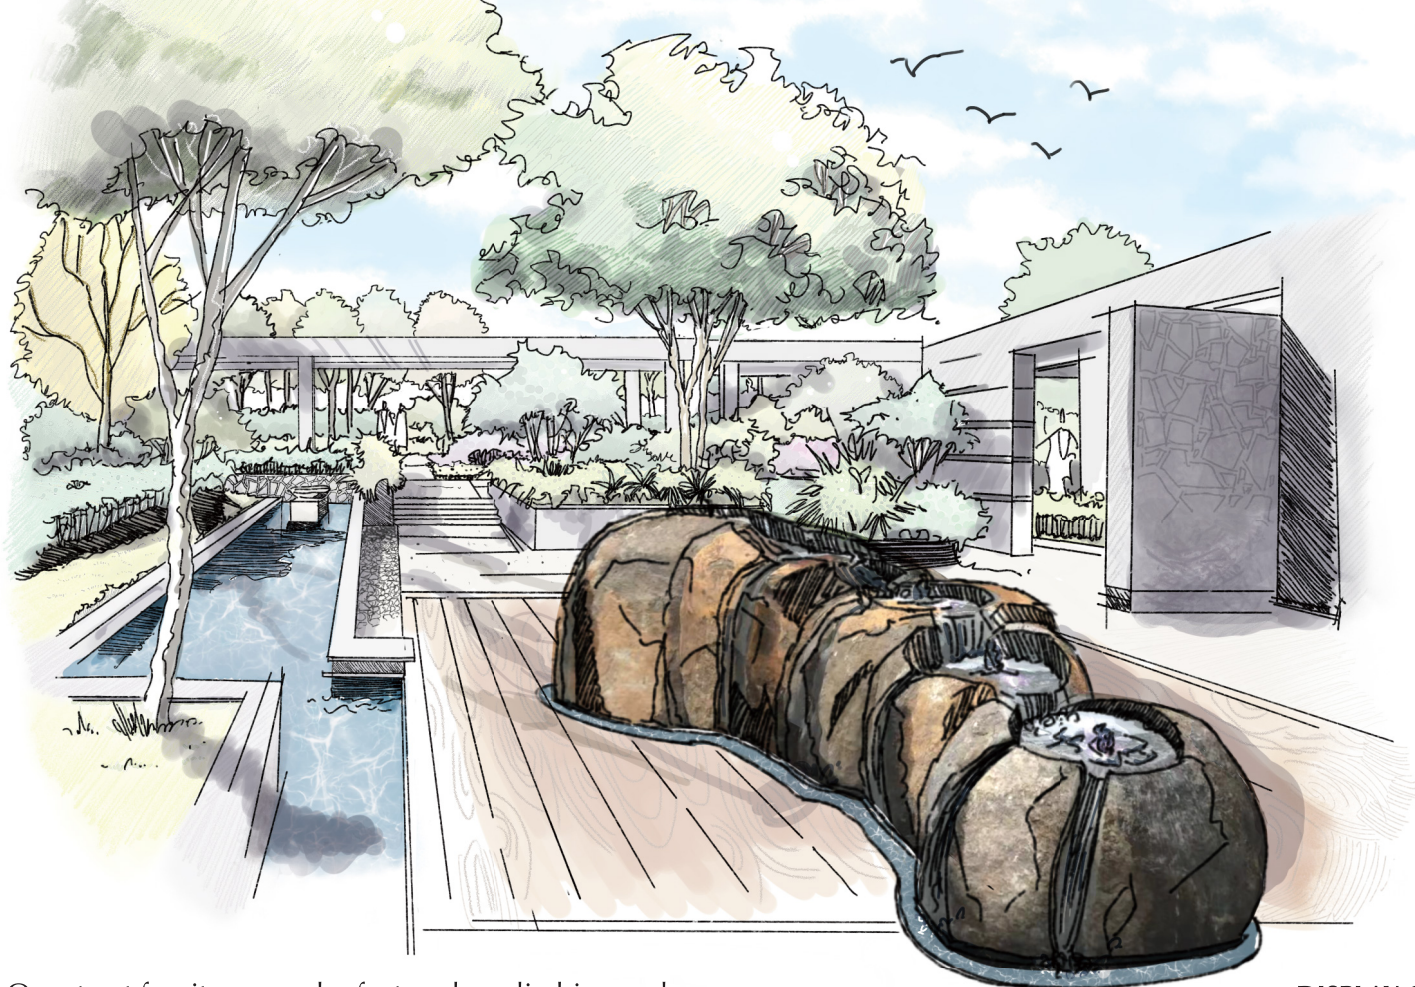

# Boulder stone made easy with Sai Stone

Our street furniture may be featured as climbing rock, scenery stone, or water feature stone.

We offer free-form boulders for your commercial and domestic landscape design.

### SIZE

800-1500 dia; 2000x, 2000y