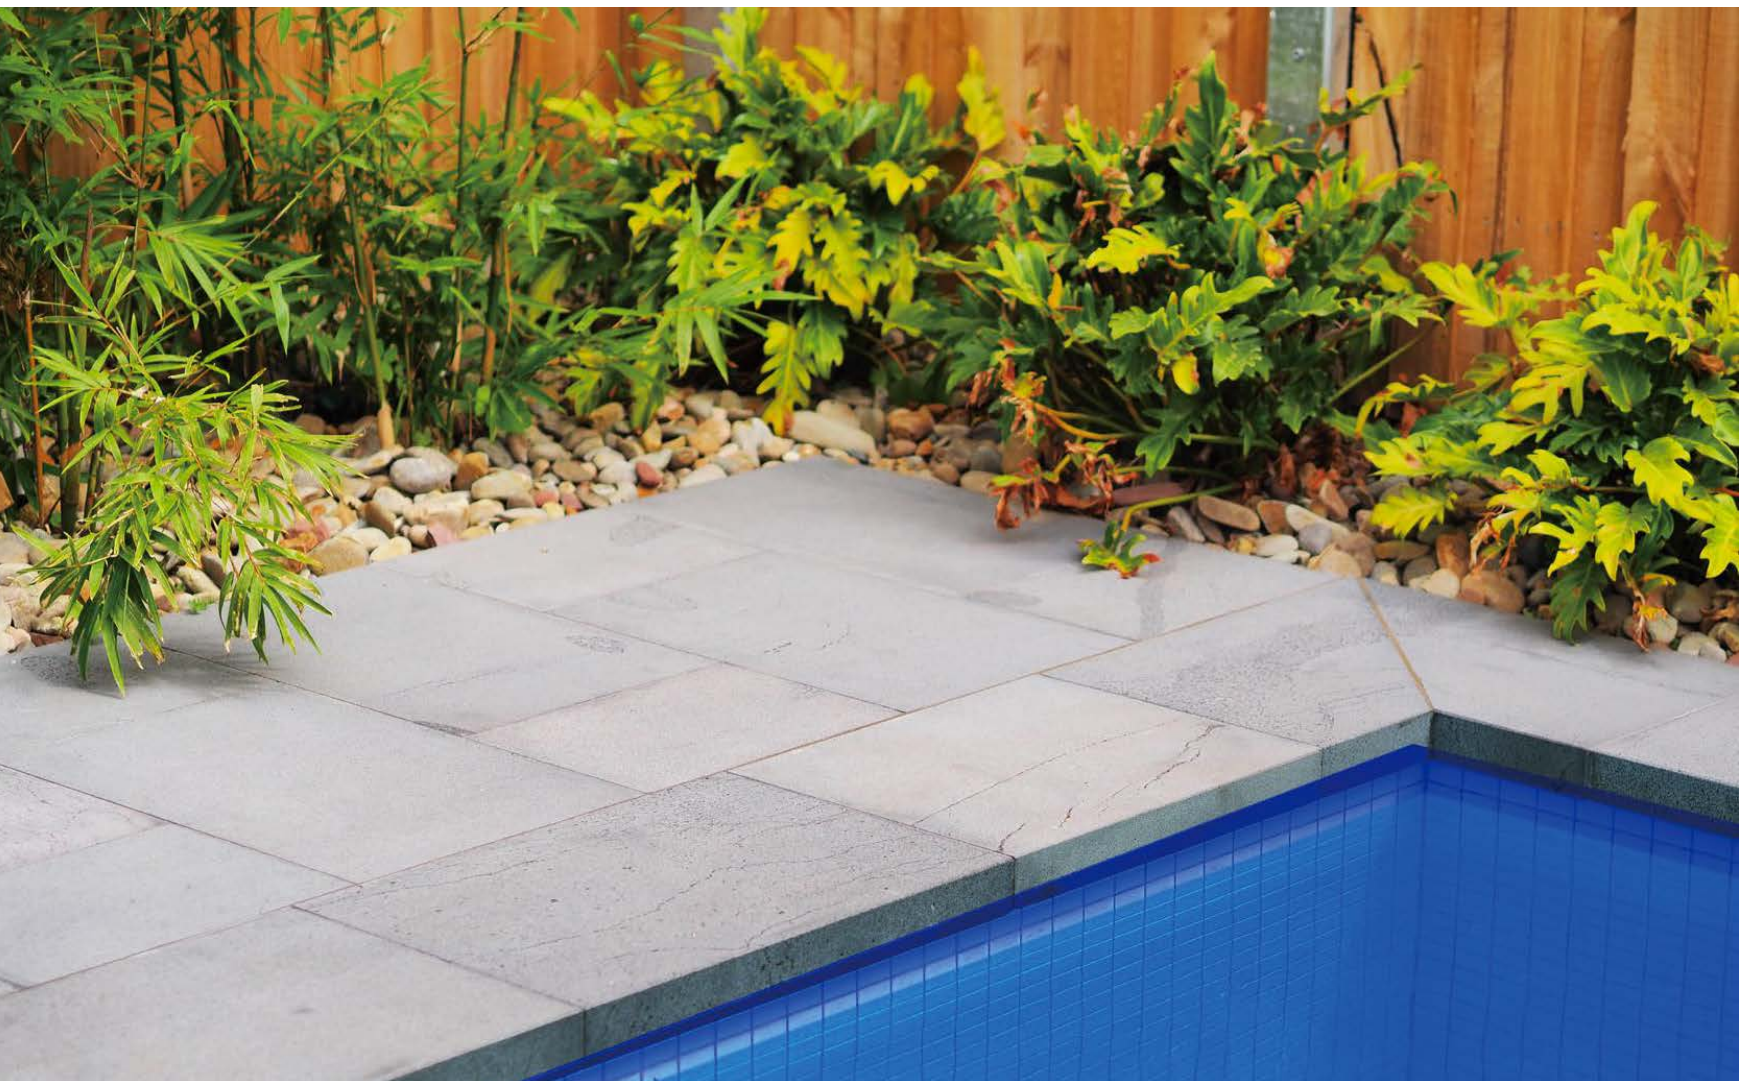

Antline

Blue with charactor

- * Sawn Finish, P5 slip rate
- * No Curling, heat IN-sensitive under summer direct sunshine
- * Have been used in many commercial jobs

Sai Stone is a trusted brand for supplying natural stone products and solutions.

Standard Stock List

Antline sawn

Paver	Finish sawn	Note
600x300x12		
600x300x20		
600x400x20*		
800x400x20		
1005x500x20		
1200x600x20		
600x300x30		
800x400x30*		
1005x500x30		
1200x600x30		

* while stock list

Coping Dropface	Finish sawn	Note
600x400x20/60		
800x400x20/50		

Coping Beveled Squared Edge	Finish sawn	Note
600x400x30		
800x400x30		

French pattern	Finish sawn	Note
600x400x20		
400x400x20		
400x300x20		

Tumbled cobble	Finish sawn	Note
100x100x30		

Coping Beveled Squared Edge	Finish sawn	Note
1500-1800x800x30		